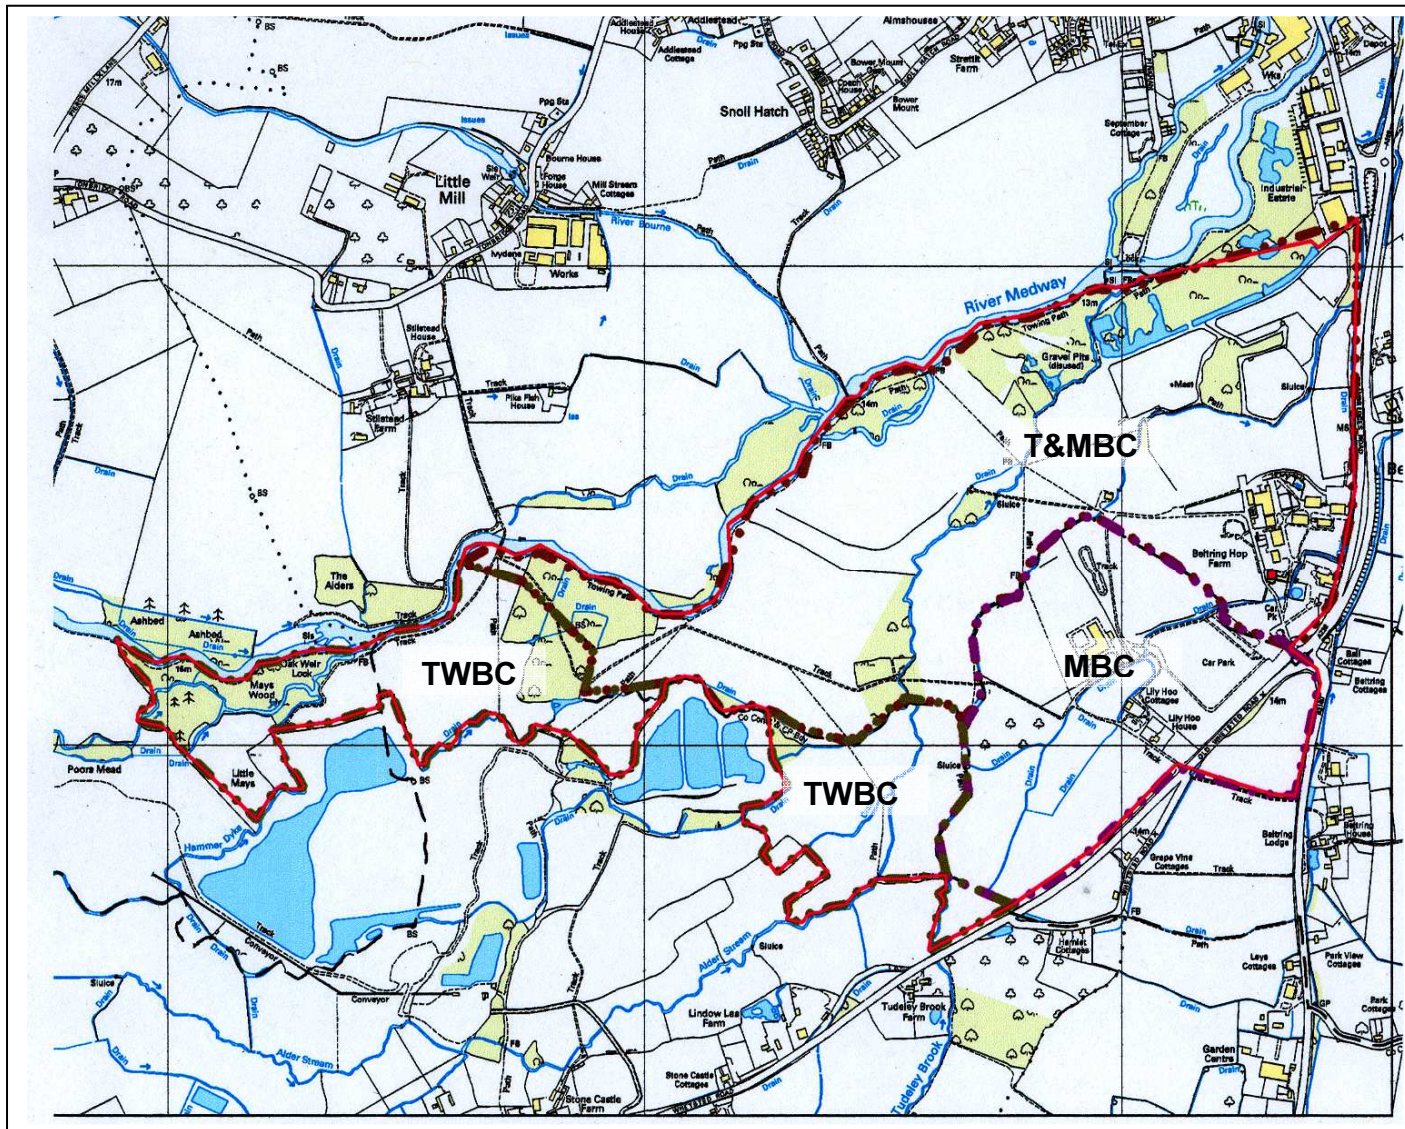

# Administrative boundaries at Hop Farm

**KEY**

- - - Boundary of Hop Farm Country Park
- - - Boundary of Tonbridge and Malling BC (T&MBC)
- - - Boundary of Maidstone BC (MBC)
- - - Boundary of Tunbridge Wells BC (TWBC)

Tonbridge and Malling Borough Council

Environmental Health and Housing Services

SLA 100023300

Date 15 August 2008

Scale N.T.S

Reproduced from the Ordnance Survey map with the permission of the Controller of Her Majesty's Stationary Office © Crown Copyright 2000. Unauthorised reproduction infringes Crown Copyright and